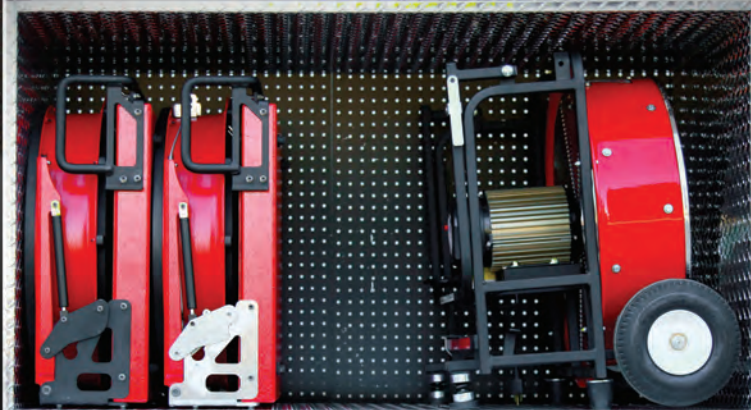

Specifications:

DIMENSIONS:	24"X24"X10"	WEIGHT:	40 LBS, 50 LBS WITH BATTERY
BATTERY:	LI-ION - 20-80 MIN. 2000 RECHARGE CYCLES	POWER:	110 VAC - 8 AMP
SETBACK:	6-18 FEET	TILT:	5-20 DEGREES, ADJUSTABLE
CAPACITY:	10,200 CFM	FAN SPEED:	0-3,900 RPM
MOTOR:	BLDC MOTOR	MOTOR CONTROL:	SOFT START VARIABLE SPEED

PHONE: 541-967-0063   WEB: BLOWHARDFANS.COM
EMAIL: INFO@BLOWHARDFANS.COM   PURCHASE UNITS FOR EVALUATION